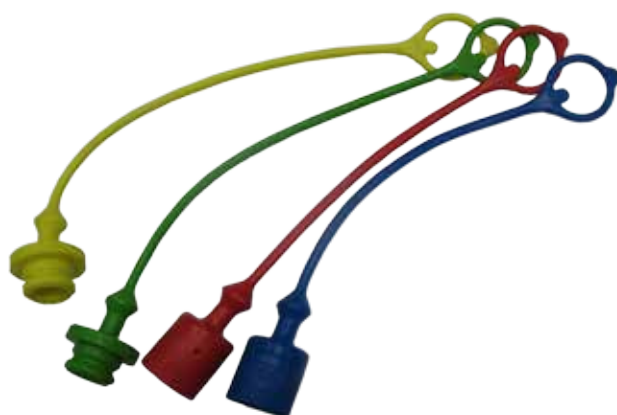

### Q1AF104

PARKING  
FOR MQS-VB (BREAKING  
VALVES)

SIZE			PART NUMBER	MATERIAL	COLOUR
DN	inch	Size	Parking		
12.5	1/2"	-08	Q1AF104N-08	STEEL	-

## Q1AH104

PARKING

FOR MQS-VS  
(AGRICULTURAL VALVES)

SIZE			PART NUMBER	MATERIAL	COLOUR
DN	inch	Size	Parking		
12.5	1/2"	-08	Q1AH104N-08	STEEL	-

## Q1AP104

PARKING

FOR MQS-ST  
(SCREW TYPE MALE FOR TRUCK)

SIZE			PART NUMBER	MATERIAL	COLOUR
DN	inch	Size	Parking		
20	3/4"	-12	Q1AP104N-12	STEEL	-
25	1"	-16	Q1AP104N-16	STEEL	-

**Q1A0B00**

**Q1A1B00**

**PLUGS AND CAPS**

**FOR MQS-A (ISO A)**

**AND MQS-AP (ISO A UNDER PRESSURE) SERIES**

SIZE			PART NUMBER		MATERIAL	COLOUR
DN	inch	Size	Plug for female coupling	Cap for male coupling		
6.3	1/4"	-04	Q1A1B00R-04	Q1A0B00R-04	PVC	RED
			Q1A1B00Y-04	Q1A0B00Y-04	PVC	YELLOW
10	3/8"	-06	Q1A1B00R-06	Q1A0B00R-06	PVC	RED
			Q1A1B00Y-06	Q1A0B00Y-06	PVC	YELLOW
			Q1A1B00K-06	Q1A0B00K-06	PVC	BLACK
12.5	1/2"	-08	Q1A1B00R-08	Q1A0B00R-08	PVC	RED
			Q1A1B00B-08	Q1A0B00B-08	PVC	BLUE
			Q1A1B00G-08	Q1A0B00G-08	PVC	GREEN
			Q1A1B00Y-08	Q1A0B00Y-08	PVC	YELLOW
			Q1A1B00K-08	Q1A0B00K-08	PVC	BLACK
20	3/4"	-12	Q1A1B00R-12	Q1A0B00R-12	PVC	RED
			Q1A1B00Y-12	Q1A0B00Y-12	PVC	YELLOW
25	1"	-16	Q1A1B00R-16	Q1A0B00R-16	PVC	RED
			Q1A1B00Y-16	Q1A0B00Y-16	PVC	YELLOW