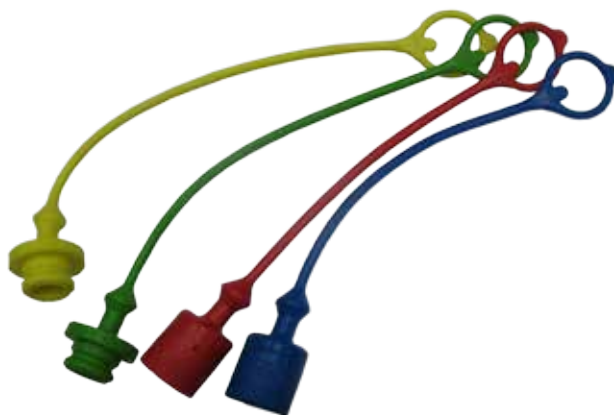

AND MQS-AP (ISO A UNDER PRESSURE) SERIES

SIZE			PART NUMBER		MATERIAL	COLOUR
DN	inch	Size	Plug for female coupling	Cap for male coupling		
6.3	1/4"	-04	Q1A1B00R-04	Q1A0B00R-04	PVC	RED
			Q1A1B00Y-04	Q1A0B00Y-04	PVC	YELLOW
10	3/8"	-06	Q1A1B00R-06	Q1A0B00R-06	PVC	RED
			Q1A1B00Y-06	Q1A0B00Y-06	PVC	YELLOW
			Q1A1B00K-06	Q1A0B00K-06	PVC	BLACK
12.5	1/2"	-08	Q1A1B00R-08	Q1A0B00R-08	PVC	RED
			Q1A1B00B-08	Q1A0B00B-08	PVC	BLUE
			Q1A1B00G-08	Q1A0B00G-08	PVC	GREEN
			Q1A1B00Y-08	Q1A0B00Y-08	PVC	YELLOW
			Q1A1B00K-08	Q1A0B00K-08	PVC	BLACK
20	3/4"	-12	Q1A1B00R-12	Q1A0B00R-12	PVC	RED
			Q1A1B00Y-12	Q1A0B00Y-12	PVC	YELLOW
25	1"	-16	Q1A1B00R-16	Q1A0B00R-16	PVC	RED
			Q1A1B00Y-16	Q1A0B00Y-16	PVC	YELLOW

Q1A5B00

Q1A4B00

PLUGS AND CAPS

FOR MQS-N (STANDARD SERIES)

SIZE			PART NUMBER		MATERIAL	COLOUR
DN	inch	Size	Plug for female coupling	Cap for male coupling		
6.3	1/4"	-04	Q1A5B00R-04	Q1A4B00R-04	PVC	RED
			Q1A5B00B-04	Q1A4B00B-04	PVC	BLUE
			Q1A5B00G-04	Q1A4B00G-04	PVC	GREEN
10	3/8"	-06	Q1A5B00R-06	Q1A4B00R-06	PVC	RED
			Q1A5B00B-06	Q1A4B00B-06	PVC	BLUE
12.5	1/2"	-08	SEE PLUGS AND CAPS FOR ISO SERIES A			
20	3/4"	-12	Q1A5B00R-12	Q1A4B00R-12	PVC	RED
			Q1A5B00B-12	Q1A4B00B-12	PVC	BLUE
			Q1A5B00Y-12	Q1A4B00Y-12	PVC	YELLOW

Q1A1B00

PLUGS

MQS-AF (PUSH-PULL)

AND MQS-AFP (PUSH-PULL UNDER PRESSURE)

SIZE			PART NUMBER		MATERIAL	COLOUR
DN	inch	Size	Plug for female coupling			
10	3/8"	-06	Q1A1B00R-06		PVC	RED
			Q1A1B00Y-06		PVC	YELLOW
12.5	1/2"	-08	Q1A1B00R-08		PVC	RED
			Q1A1B00B-08		PVC	BLUE
			Q1A1B00G-08		PVC	GREEN
			Q1A1B00Y-08		PVC	YELLOW
			Q1A1B00K-08		PVC	BLACK
			Q1A1B00H-08		PVC	WHITE
			Q1A1B00R-04		PVC	RED
6.3	1/4"	-04	Q1A1B00Y-04		PVC	YELLOW
			Q1A1B00R-12		PVC	RED
20	3/4"	-12	Q1A1B00Y-12		PVC	YELLOW
			Q1A1B00R-16		PVC	RED
25	1"	-16	Q1A1B00Y-16		PVC	YELLOW