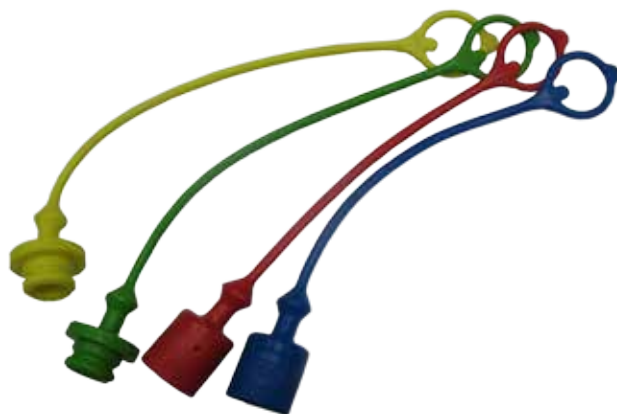

Q1A0114

PARKING FOR MQS-A MALE
BULKHEAD MOUNTING

SIZE			PART NUMBER	MATERIAL	COLOUR
DN	inch	Size	Parking		
12.5	1/2"	-08	Q1A0114N-08	STEEL	-

Q1A0104

PARKING FOR MQS-A MALE

SIZE			PART NUMBER	MATERIAL	COLOUR
DN	inch	Size	Parking		
12.5	1/2"	-08	Q1A0104N-08	STEEL	-
			Q1A0104N-08B	STEEL	-

Q1AF104

PARKING
FOR MQS-VB (BREAKING
VALVES)

SIZE			PART NUMBER	MATERIAL	COLOUR
DN	inch	Size	Parking		
12.5	1/2"	-08	Q1AF104N-08	STEEL	-

Q1AH104

PARKING

FOR MQS-VS
(AGRICULTURAL VALVES)

SIZE			PART NUMBER	MATERIAL	COLOUR
DN	inch	Size	Parking		
12.5	1/2"	-08	Q1AH104N-08	STEEL	-

Q1AP104

PARKING

FOR MQS-ST
(SCREW TYPE MALE FOR TRUCK)

SIZE			PART NUMBER	MATERIAL	COLOUR
DN	inch	Size	Parking		
20	3/4"	-12	Q1AP104N-12	STEEL	-
25	1"	-16	Q1AP104N-16	STEEL	-

Q1A0B00

Q1A1B00

PLUGS AND CAPS

FOR MQS-A (ISO A)

AND MQS-AP (ISO A UNDER PRESSURE) SERIES

SIZE			PART NUMBER		MATERIAL	COLOUR
DN	inch	Size	Plug for female coupling	Cap for male coupling		
6.3	1/4"	-04	Q1A1B00R-04	Q1A0B00R-04	PVC	RED
			Q1A1B00Y-04	Q1A0B00Y-04	PVC	YELLOW
10	3/8"	-06	Q1A1B00R-06	Q1A0B00R-06	PVC	RED
			Q1A1B00Y-06	Q1A0B00Y-06	PVC	YELLOW
			Q1A1B00K-06	Q1A0B00K-06	PVC	BLACK
12.5	1/2"	-08	Q1A1B00R-08	Q1A0B00R-08	PVC	RED
			Q1A1B00B-08	Q1A0B00B-08	PVC	BLUE
			Q1A1B00G-08	Q1A0B00G-08	PVC	GREEN
			Q1A1B00Y-08	Q1A0B00Y-08	PVC	YELLOW
			Q1A1B00K-08	Q1A0B00K-08	PVC	BLACK
20	3/4"	-12	Q1A1B00R-12	Q1A0B00R-12	PVC	RED
			Q1A1B00Y-12	Q1A0B00Y-12	PVC	YELLOW
25	1"	-16	Q1A1B00R-16	Q1A0B00R-16	PVC	RED
			Q1A1B00Y-16	Q1A0B00Y-16	PVC	YELLOW